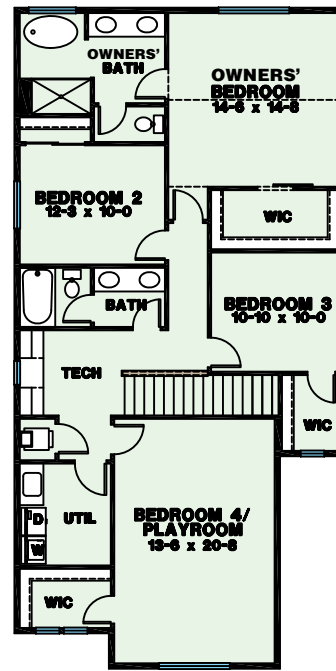

SAWYER  
2359

<b>BED</b> 3	<b>BATH</b> 2.5	<b>SQFT</b> 2,359	<b>GARAGE</b> 2 - CAR	<b>FEATURES</b> Bonus Room
-----------------	--------------------	----------------------	--------------------------	-------------------------------

MAIN FLOOR

SECOND FLOOR