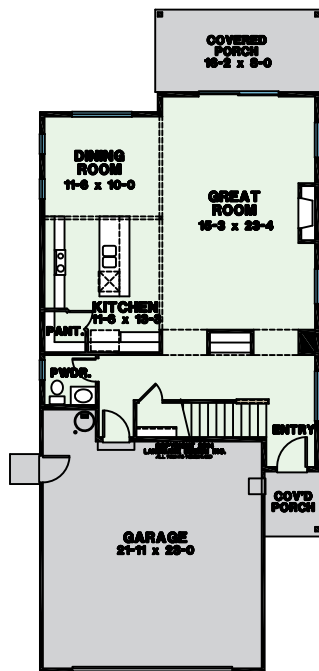

SAWYER  
2359

<b>BED</b> 3	<b>BATH</b> 2.5	<b>SQFT</b> 2,359	<b>GARAGE</b> 2 - CAR	<b>FEATURES</b> Bonus Room
-----------------	--------------------	----------------------	--------------------------	-------------------------------

MAIN FLOOR

SECOND FLOOR