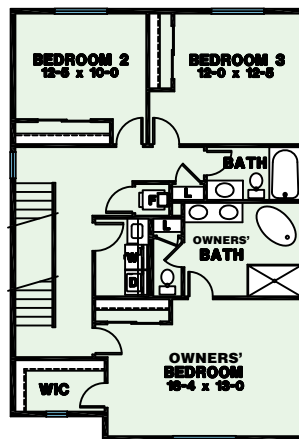

SAWYER
2370

| | | | | |
|-----------------|--------------------|----------------------|--------------------------|------------------------------|
| BED 3 | BATH 2.5 | SQFT 2,370 | GARAGE 2 - CAR | FEATURES Flex room |
|-----------------|--------------------|----------------------|--------------------------|------------------------------|

MAIN FLOOR

SECOND FLOOR

THIRD FLOOR