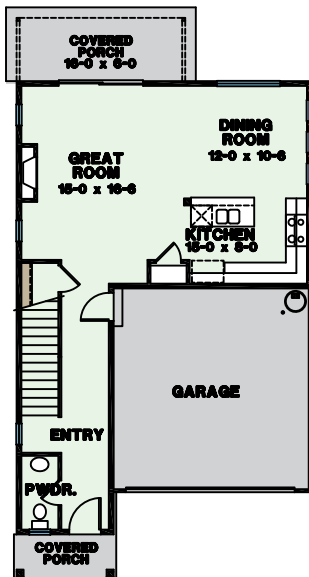

SAWYER
2370

| | | | | |
|-----------------|--------------------|----------------------|--------------------------|------------------------------|
| BED 3 | BATH 2.5 | SQFT 2,370 | GARAGE 2 - CAR | FEATURES Flex room |
|-----------------|--------------------|----------------------|--------------------------|------------------------------|

MAIN FLOOR

SECOND FLOOR

THIRD FLOOR