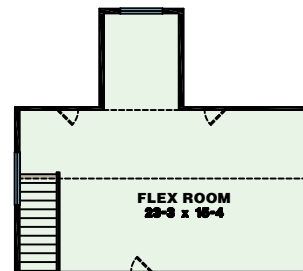

SAWYER
2370

| | | | | |
|-----------------|--------------------|----------------------|--------------------------|------------------------------|
| BED 3 | BATH 2.5 | SQFT 2,370 | GARAGE 2 - CAR | FEATURES Flex room |
|-----------------|--------------------|----------------------|--------------------------|------------------------------|

MAIN FLOOR

SECOND FLOOR

THIRD FLOOR